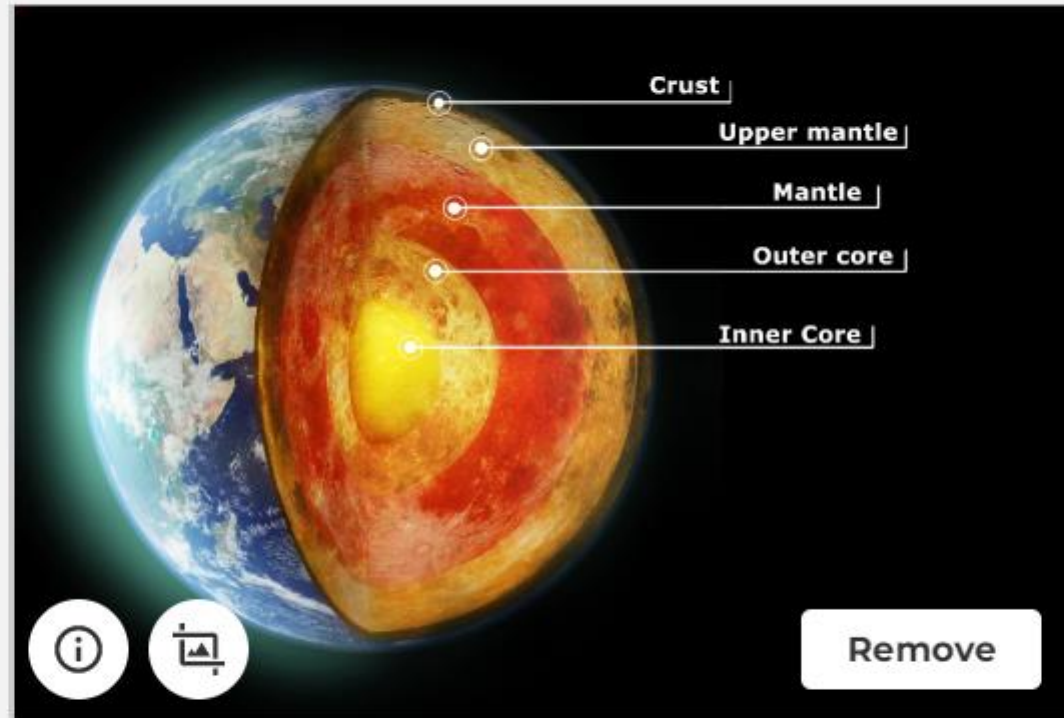

Solution For Quiz

Lecture Solar System

What type of planet Mars is?

▲ An inner planet

◆ A terrestrial planet

● A rocky planet

■ All are corrects

Earth is the only inner planet that has a moon.

Mars also has moons!!!

◆ True

▲ False

Which of these correct about the Sun?

The biggest in the universe

Regular star rather small

Small, but hottest in the universe

The smallest star in the universe

What prevents the Sun from collapsing, right now?

Sun is a gas sphere held up by pressure

Copyright © Addison Wesley

▲ It is too small to collapse

◆ Gravity from all the planets

● Radiation from nuclear fusion stops it.

■ Gravity is gone!!

What is a butterfly diagram?

▲ Life cycle of a butterfly

◆ Temperature variation on the Sun's surface

● Sunspots distribution varying with time

■ Distribution of solar flare with time

Retrograde Motion is evidence that the planets move around the epicycle.